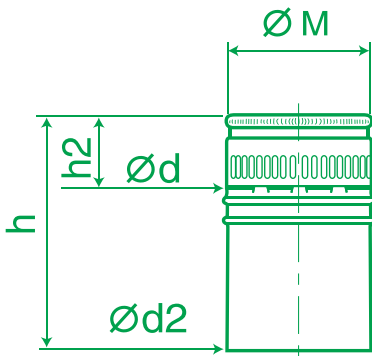

2 - Stelvin - Double bead
Double knurl