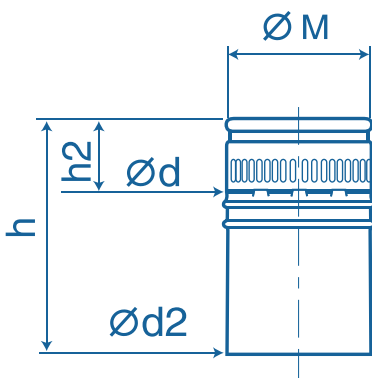

3 - Stelvin
Double bead

Characteristics

LARGE RANGE OF FUNCTIONALITIES

- Pilferproof closure system audible and visible by the consumer
- Waterproofing reinforced by a new patented device
- Large choice of liners to adapt to every filled products

HIGH FLEXIBLE USAGE

- Use capsule with standardized neck finishes according to continents
  - BVS finish derived from French Standard BVP – GME 30.13
  - BVS finish derived from US – GPI – 1680-03

Size	Ø M	Ø d min. inside	Ø d2 min. inside	+ 0.2 h 2 - 0.3	+ 0.2 h - 0.3	Profil	Code profil
22 H 30	22,7	21,65	22,10	12,6	29,8	1	33137
25 H 43	25,6	24,7	25,10	12,5	42,8	2	32722
28 H 44	28,4	27,5	27,85	16,0	43,8	3	33529
30 H 50	29,7	28,7	29,15	18,0	49,8	3	32892
30 H 55	29,7	28,7	29,15	18,0	54,8	3	32825
STELVIN® + 30 H 60 *	29,7	30,55	30,95	18,0	59,8	3	31500
31,5 H 60	31,4	30,5	30,95	18,0	59,8	3	32101

* STELVIN® + is only available in size 30 H 60

Market

Capsules

If you would like further information, or to talk to one of our specialists, please contact us via:

Email: info.capsules@alcan.com
Website: www.alcanpackaging.com