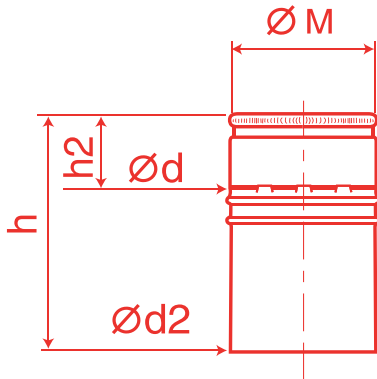

1 - Stelvin - Supalu profile
Double bead